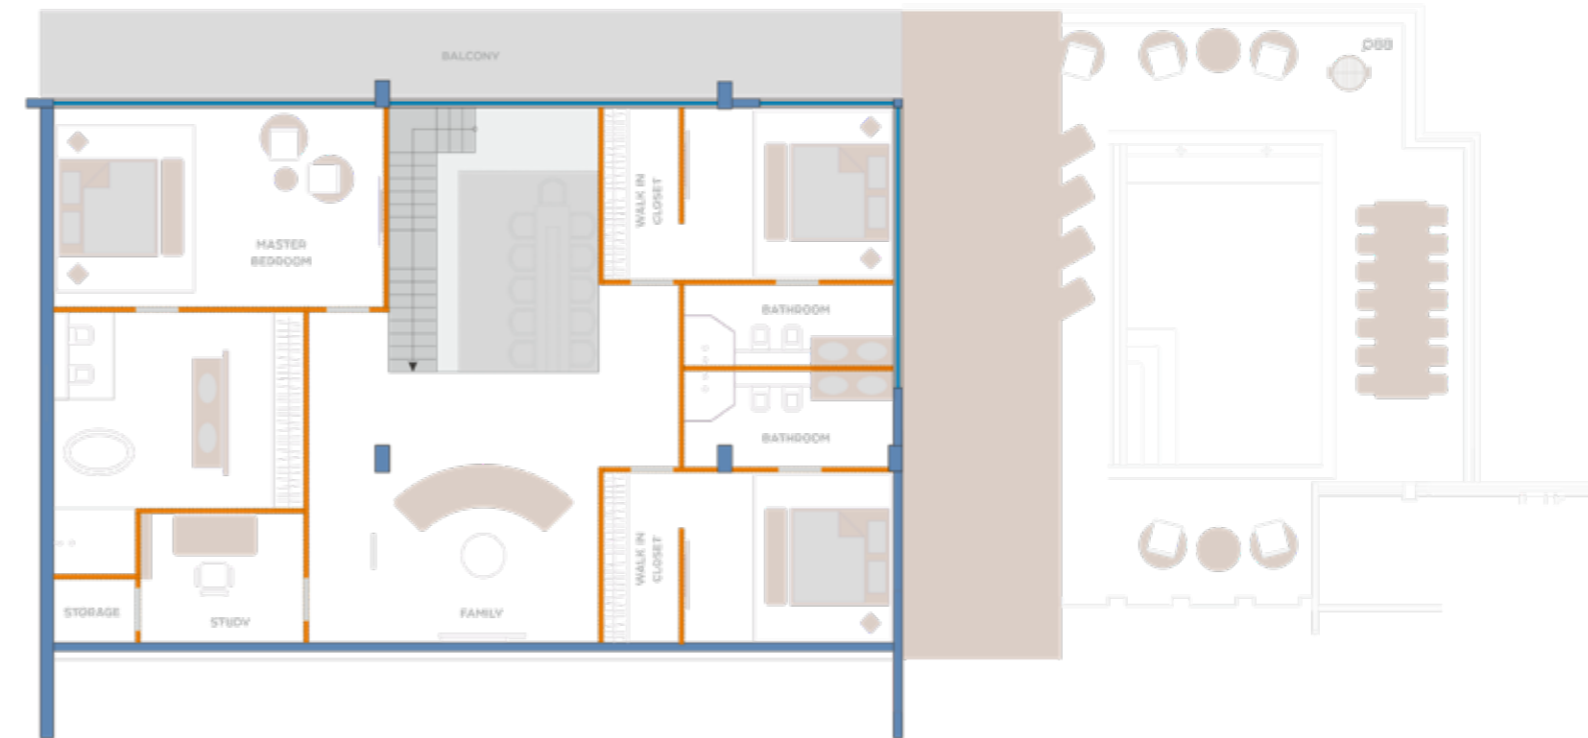

Anantara South Residence 801

Unit Area: 5183 Sq.Ft.
Balcony Area: 2284 Sq.Ft.
Total Area: 7467 Sq.Ft.

Anantara South Residence 802

Unit Area: 5932 Sq.Ft.
Balcony Area: 2425 Sq.Ft.
Total Area: 8357 Sq.Ft.

Anantara North Residence 803

Unit Area: 8114 Sq.Ft.
Balcony Area: 816 Sq.Ft.
Total Area: 8930 Sq.Ft.

Anantara North Residence 805

Unit Area: 6107 Sq.Ft.
Balcony Area: 2930 Sq.Ft.
Total Area: 9037 Sq.Ft.

Anantara North Residence 806

Unit Area: 6108 Sq.Ft.
Balcony Area: 2400 Sq.Ft.
Total Area: 8508 Sq.Ft.

Anantara North Residence 807

Unit Area: 6113 Sq.Ft.
Balcony Area: 2855 Sq.Ft.
Total Area: 8968 Sq.Ft.