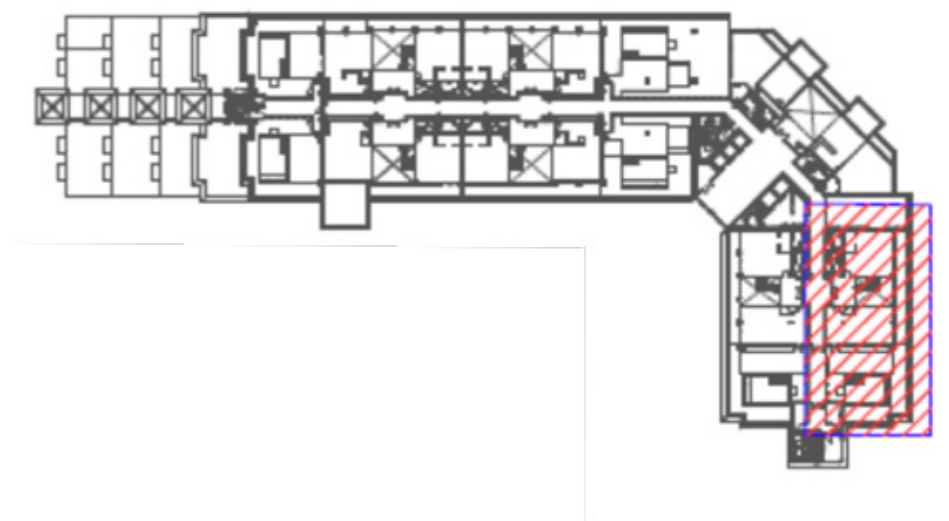

Anantara South Residence 801

Unit Area: 5183 Sq.Ft.
Balcony Area: 2284 Sq.Ft.
Total Area: 7467 Sq.Ft.

Anantara South Residence 802

Unit Area: 5932 Sq.Ft.
Balcony Area: 2425 Sq.Ft.
Total Area: 8357 Sq.Ft.

Anantara North Residence 803

Unit Area: 8114 Sq.Ft.
Balcony Area: 816 Sq.Ft.
Total Area: 8930 Sq.Ft.

Anantara North Residence 805

Unit Area: 6107 Sq.Ft.
Balcony Area: 2930 Sq.Ft.
Total Area: 9037 Sq.Ft.

Anantara North Residence 806