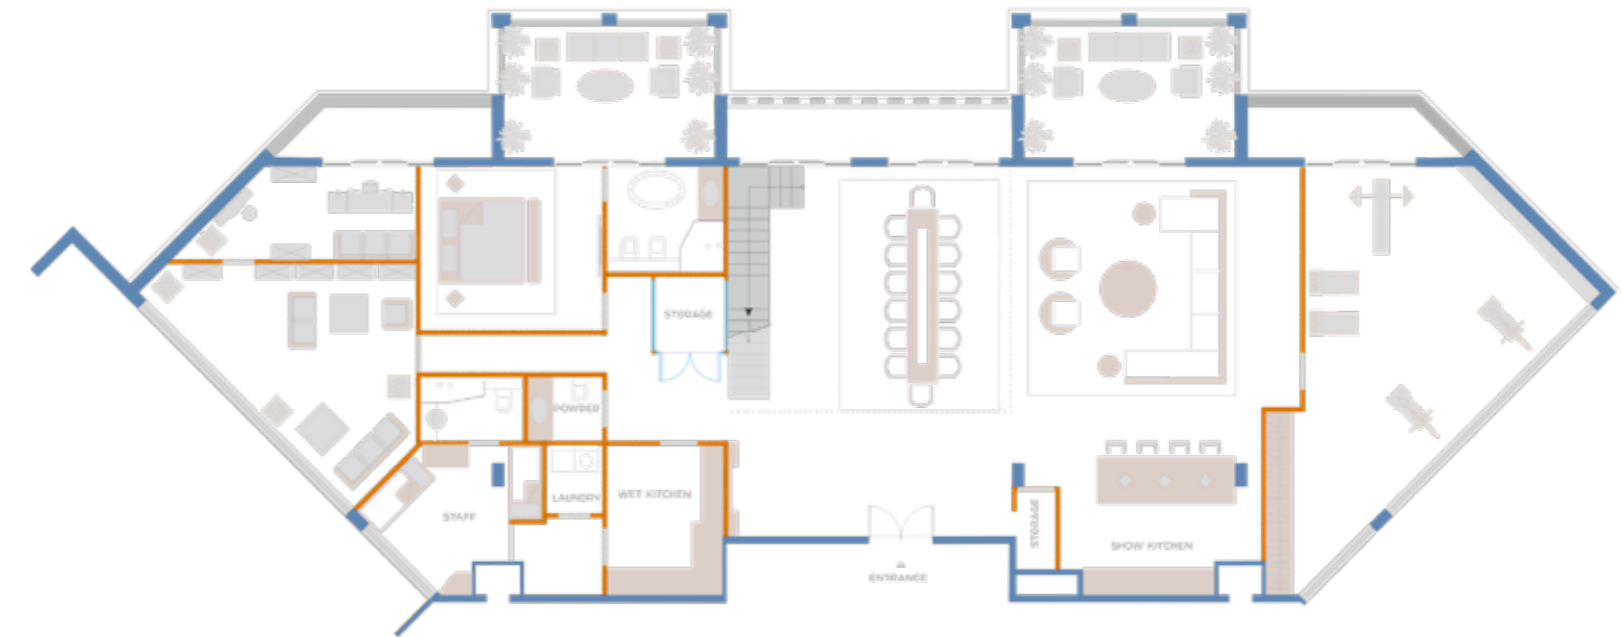

Anantara South Residence 801

Unit Area: 5183 Sq.Ft.
Balcony Area: 2284 Sq.Ft.
Total Area: 7467 Sq.Ft.

Anantara South Residence 802

Unit Area: 5932 Sq.Ft.
Balcony Area: 2425 Sq.Ft.
Total Area: 8357 Sq.Ft.

Anantara North Residence 803

Unit Area: 8114 Sq.Ft.
Balcony Area: 816 Sq.Ft.
Total Area: 8930 Sq.Ft.

Anantara North Residence 805

Unit Area: 6107 Sq.Ft.
Balcony Area: 2930 Sq.Ft.
Total Area: 9037 Sq.Ft.

Anantara North Residence 806

Unit Area: 6108 Sq.Ft.
Balcony Area: 2400 Sq.Ft.
Total Area: 8508 Sq.Ft.

Anantara North Residence 807

Unit Area: 6113 Sq.Ft.
Balcony Area: 2855 Sq.Ft.
Total Area: 8968 Sq.Ft.