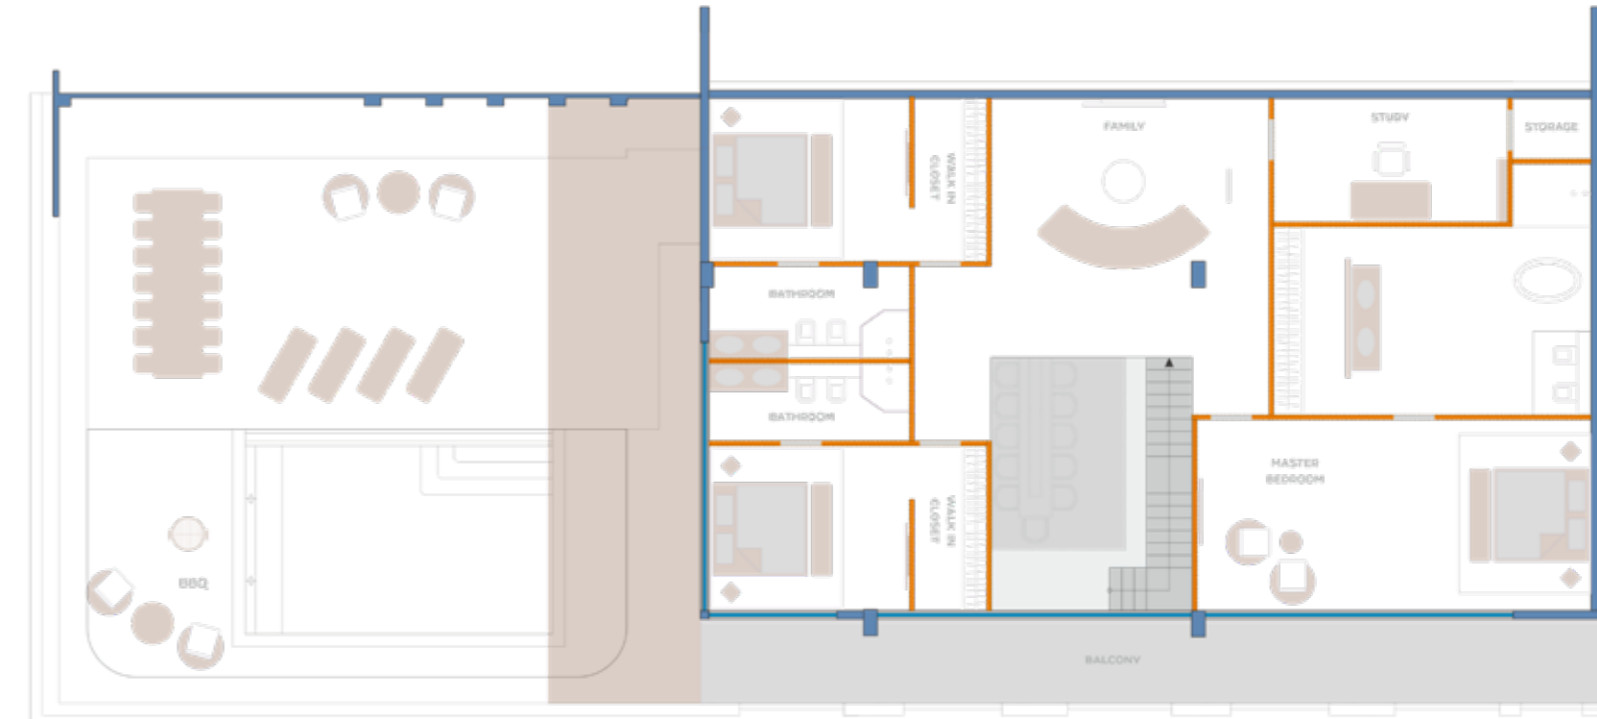

Anantara South Residence 801

Unit Area: 5183 Sq.Ft.
Balcony Area: 2284 Sq.Ft.
Total Area: 7467 Sq.Ft.

Anantara South Residence 802

Unit Area: 5932 Sq.Ft.
Balcony Area: 2425 Sq.Ft.
Total Area: 8357 Sq.Ft.

Anantara North Residence 803

Unit Area: 8114 Sq.Ft.
Balcony Area: 816 Sq.Ft.
Total Area: 8930 Sq.Ft.

Anantara North Residence 805

Unit Area: 6107 Sq.Ft.
Balcony Area: 2930 Sq.Ft.
Total Area: 9037 Sq.Ft.

Anantara North Residence 806

Unit Area: 6108 Sq.Ft.
Balcony Area: 2400 Sq.Ft.
Total Area: 8508 Sq.Ft.

Anantara North Residence 807

Unit Area: 6113 Sq.Ft.
Balcony Area: 2855 Sq.Ft.
Total Area: 8968 Sq.Ft.