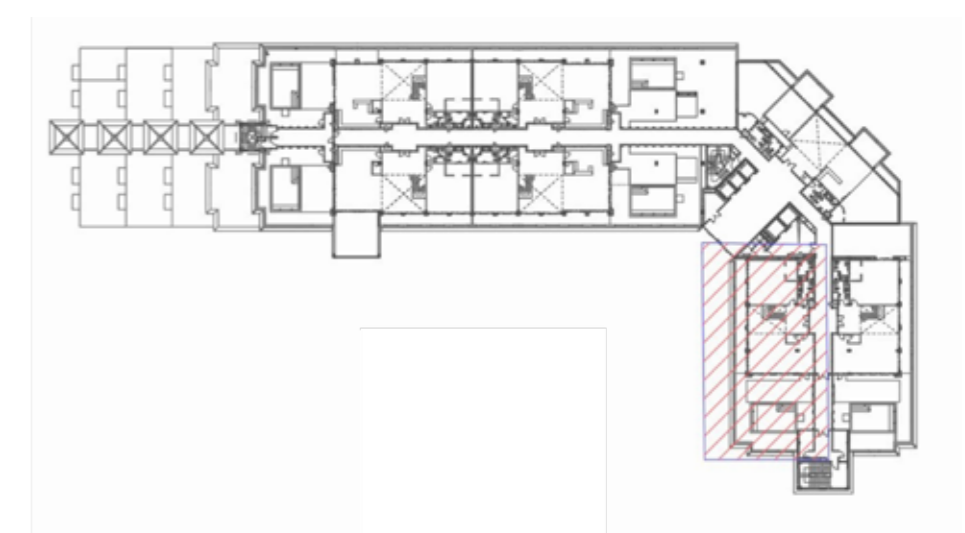

Anantara South Residence 801

Unit Area: 5183 Sq.Ft.
Balcony Area: 2284 Sq.Ft.
Total Area: 7467 Sq.Ft.

Anantara South Residence 802

Unit Area: 5932 Sq.Ft.
Balcony Area: 2425 Sq.Ft.
Total Area: 8357 Sq.Ft.

Anantara North Residence 803

Unit Area: 8114 Sq.Ft.
Balcony Area: 816 Sq.Ft.
Total Area: 8930 Sq.Ft.

Anantara North Residence 805

Unit Area: 6107 Sq.Ft.
Balcony Area: 2930 Sq.Ft.
Total Area: 9037 Sq.Ft.

Anantara North Residence 806