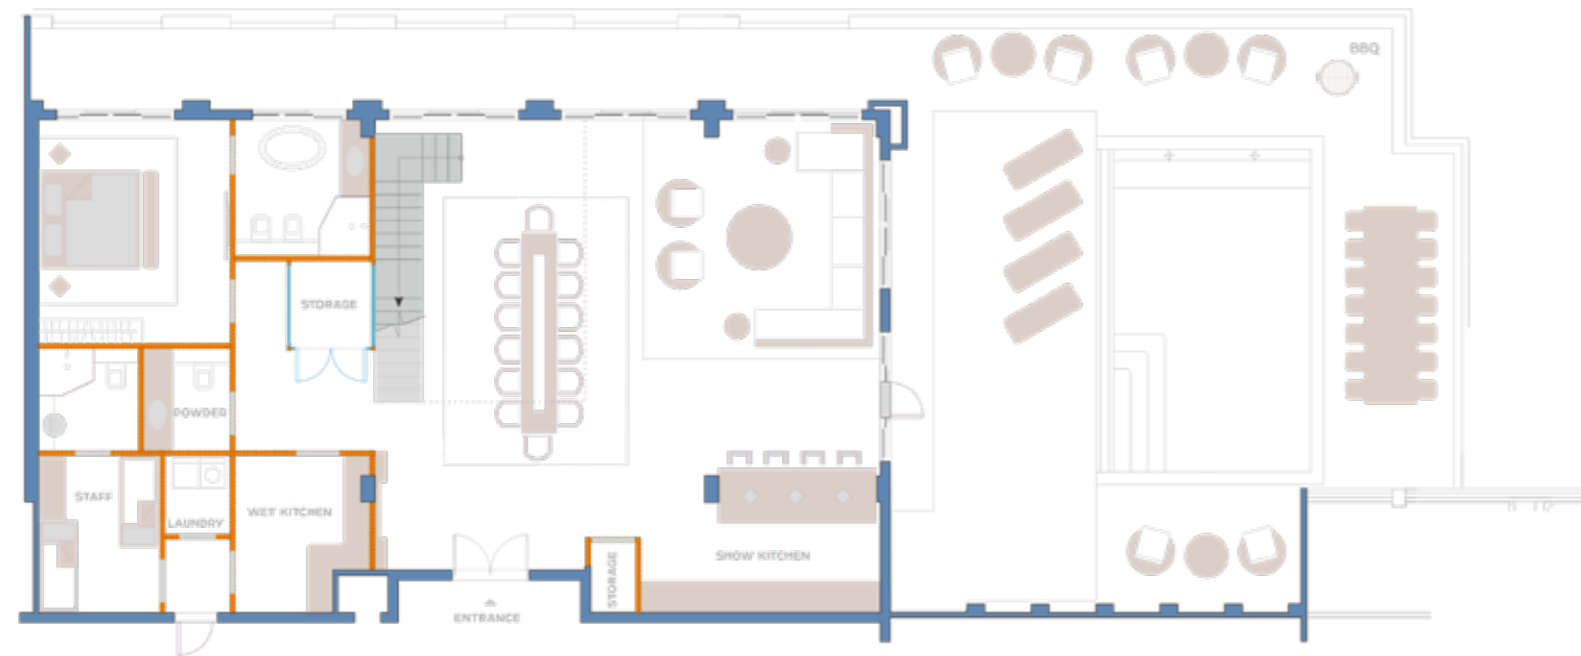

Anantara South Residence 801

Unit Area: 5183 Sq.Ft.
Balcony Area: 2284 Sq.Ft.
Total Area: 7467 Sq.Ft.

Anantara South Residence 802

Unit Area: 5932 Sq.Ft.
Balcony Area: 2425 Sq.Ft.
Total Area: 8357 Sq.Ft.

Anantara North Residence 803

Unit Area: 8114 Sq.Ft.
Balcony Area: 816 Sq.Ft.
Total Area: 8930 Sq.Ft.

Anantara North Residence 805

Unit Area: 6107 Sq.Ft.
Balcony Area: 2930 Sq.Ft.
Total Area: 9037 Sq.Ft.

Anantara North Residence 806

Unit Area: 6108 Sq.Ft.
Balcony Area: 2400 Sq.Ft.
Total Area: 8508 Sq.Ft.

Anantara North Residence 807

Unit Area: 6113 Sq.Ft.
Balcony Area: 2855 Sq.Ft.
Total Area: 8968 Sq.Ft.