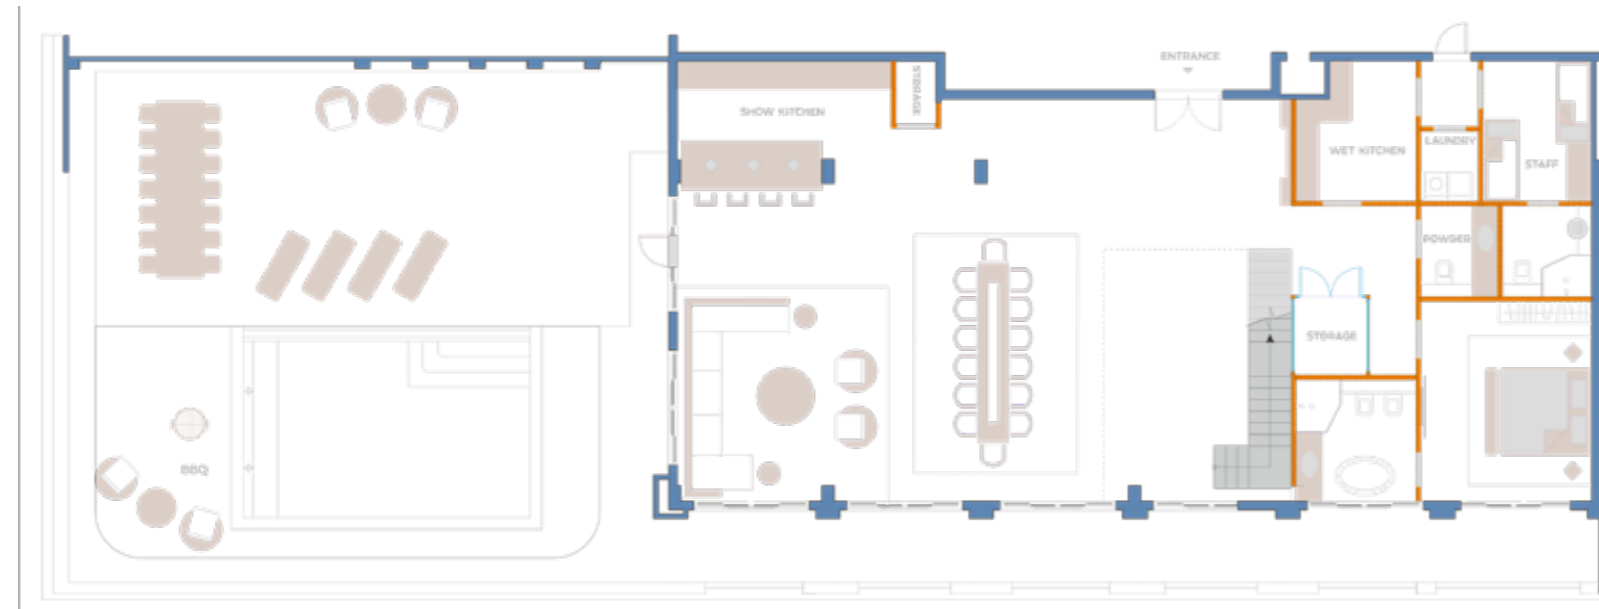

Anantara South Residence 801

Unit Area: 5183 Sq.Ft.
Balcony Area: 2284 Sq.Ft.
Total Area: 7467 Sq.Ft.

Anantara South Residence 802

Unit Area: 5932 Sq.Ft.
Balcony Area: 2425 Sq.Ft.
Total Area: 8357 Sq.Ft.

Anantara North Residence 803

Unit Area: 8114 Sq.Ft.
Balcony Area: 816 Sq.Ft.
Total Area: 8930 Sq.Ft.

Anantara North Residence 805

Unit Area: 6107 Sq.Ft.
Balcony Area: 2930 Sq.Ft.
Total Area: 9037 Sq.Ft.

Anantara North Residence 806

Unit Area: 6108 Sq.Ft.
Balcony Area: 2400 Sq.Ft.
Total Area: 8508 Sq.Ft.

Anantara North Residence 807

Unit Area: 6113 Sq.Ft.
Balcony Area: 2855 Sq.Ft.
Total Area: 8968 Sq.Ft.