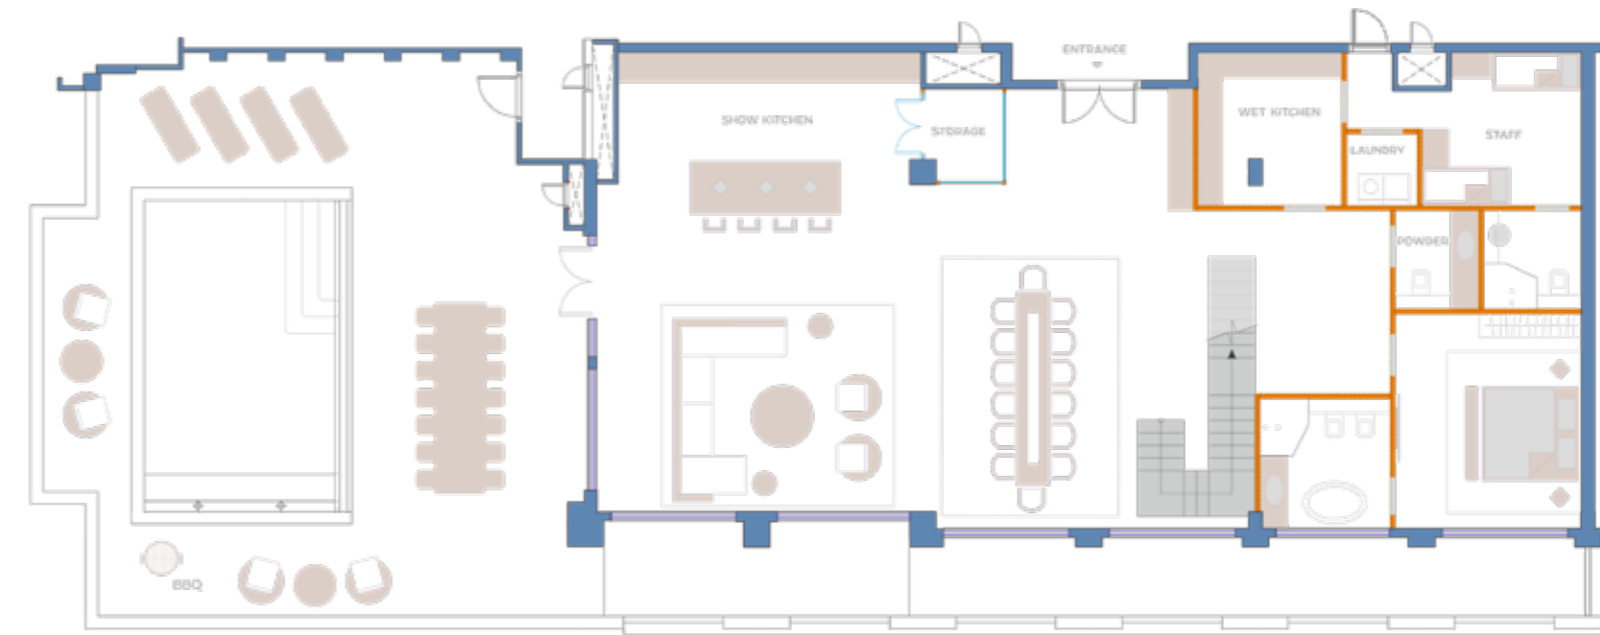

Anantara South Residence 801

Unit Area: 5183 Sq.Ft.
Balcony Area: 2284 Sq.Ft.
Total Area: 7467 Sq.Ft.

Anantara South Residence 802

Unit Area: 5932 Sq.Ft.
Balcony Area: 2425 Sq.Ft.
Total Area: 8357 Sq.Ft.

Anantara North Residence 803

Unit Area: 8114 Sq.Ft.
Balcony Area: 816 Sq.Ft.
Total Area: 8930 Sq.Ft.

Anantara North Residence 805

Unit Area: 6107 Sq.Ft.
Balcony Area: 2930 Sq.Ft.
Total Area: 9037 Sq.Ft.

Anantara North Residence 806

Unit Area: 6108 Sq.Ft.
Balcony Area: 2400 Sq.Ft.
Total Area: 8508 Sq.Ft.

Anantara North Residence 807

Unit Area: 6113 Sq.Ft.
Balcony Area: 2855 Sq.Ft.
Total Area: 8968 Sq.Ft.