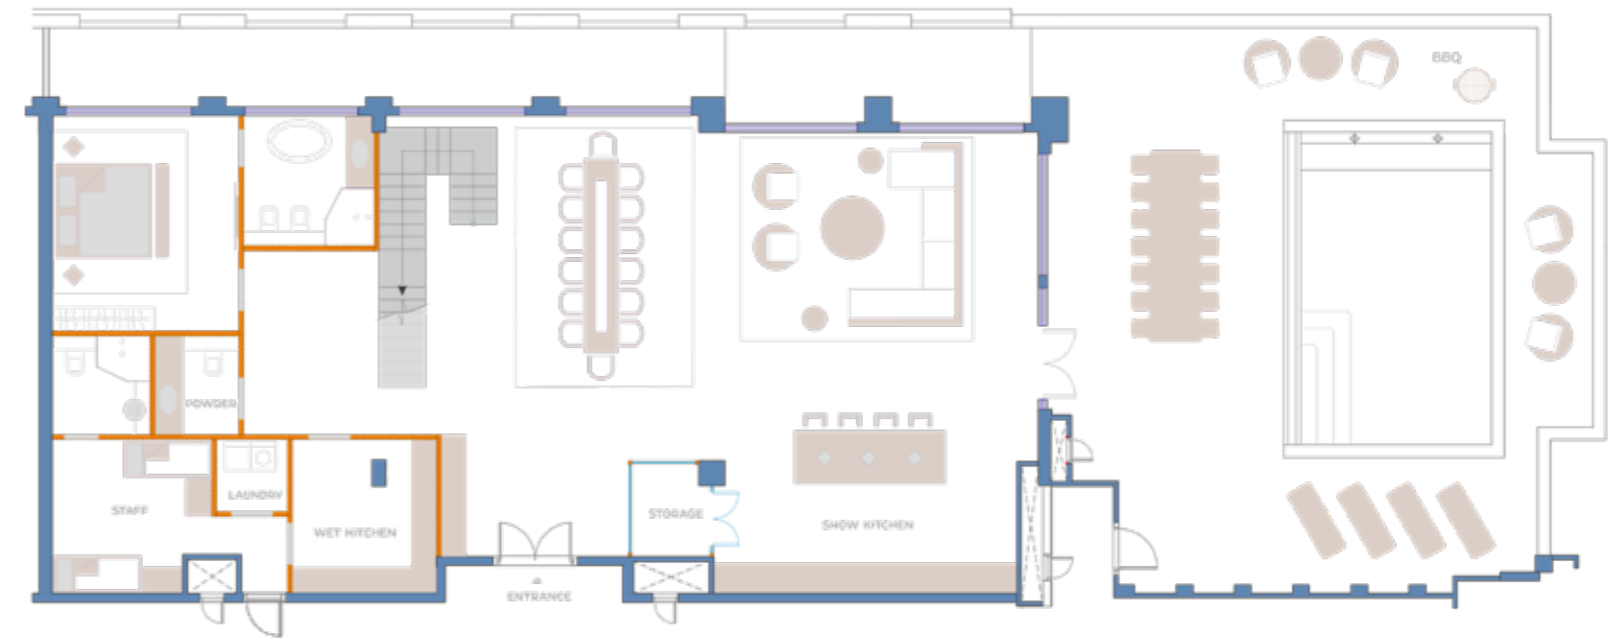

Anantara South Residence 801

Unit Area: 5183 Sq.Ft.
Balcony Area: 2284 Sq.Ft.
Total Area: 7467 Sq.Ft.

Anantara South Residence 802

Unit Area: 5932 Sq.Ft.
Balcony Area: 2425 Sq.Ft.
Total Area: 8357 Sq.Ft.

Anantara North Residence 803

Unit Area: 8114 Sq.Ft.
Balcony Area: 816 Sq.Ft.
Total Area: 8930 Sq.Ft.

Anantara North Residence 805

Unit Area: 6107 Sq.Ft.
Balcony Area: 2930 Sq.Ft.
Total Area: 9037 Sq.Ft.

Anantara North Residence 806

Unit Area: 6108 Sq.Ft.
Balcony Area: 2400 Sq.Ft.
Total Area: 8508 Sq.Ft.

Anantara North Residence 807

Unit Area: 6113 Sq.Ft.
Balcony Area: 2855 Sq.Ft.
Total Area: 8968 Sq.Ft.